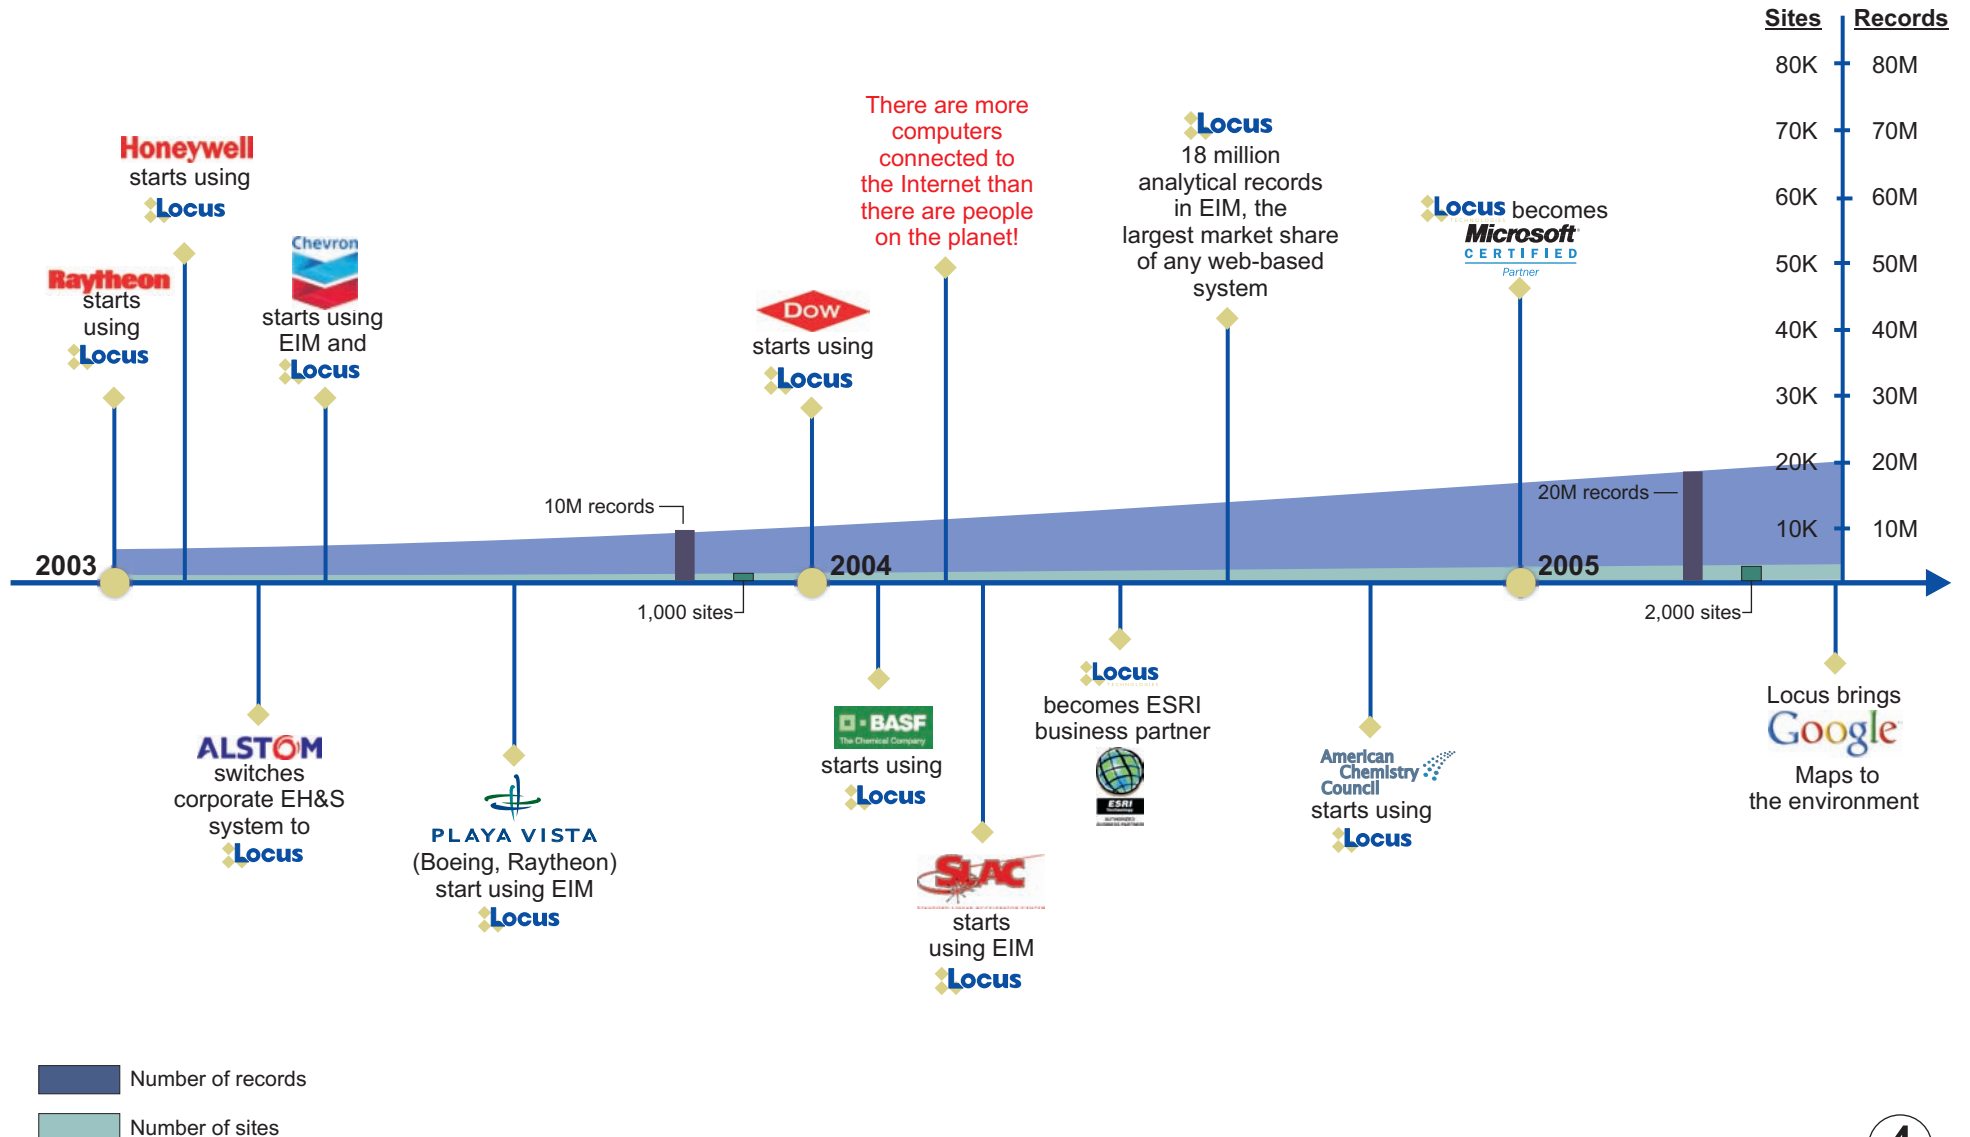

Environmental Information Management Timeline

*ITEMS: Oracle predecessor to EIM developed by Buckle/Duplancic.

**AIM: Access-based system. Predecessor to EIM (Duplancic).

Environmental Information Management Timeline

*ITEMS: Oracle predecessor to EIM developed by Buckle/Duplancic.

**AIM: Access-based system. Predecessor to EIM (Duplancic).

Environmental Information Management Timeline

Environmental Information Management Timeline

Environmental Information Management Timeline