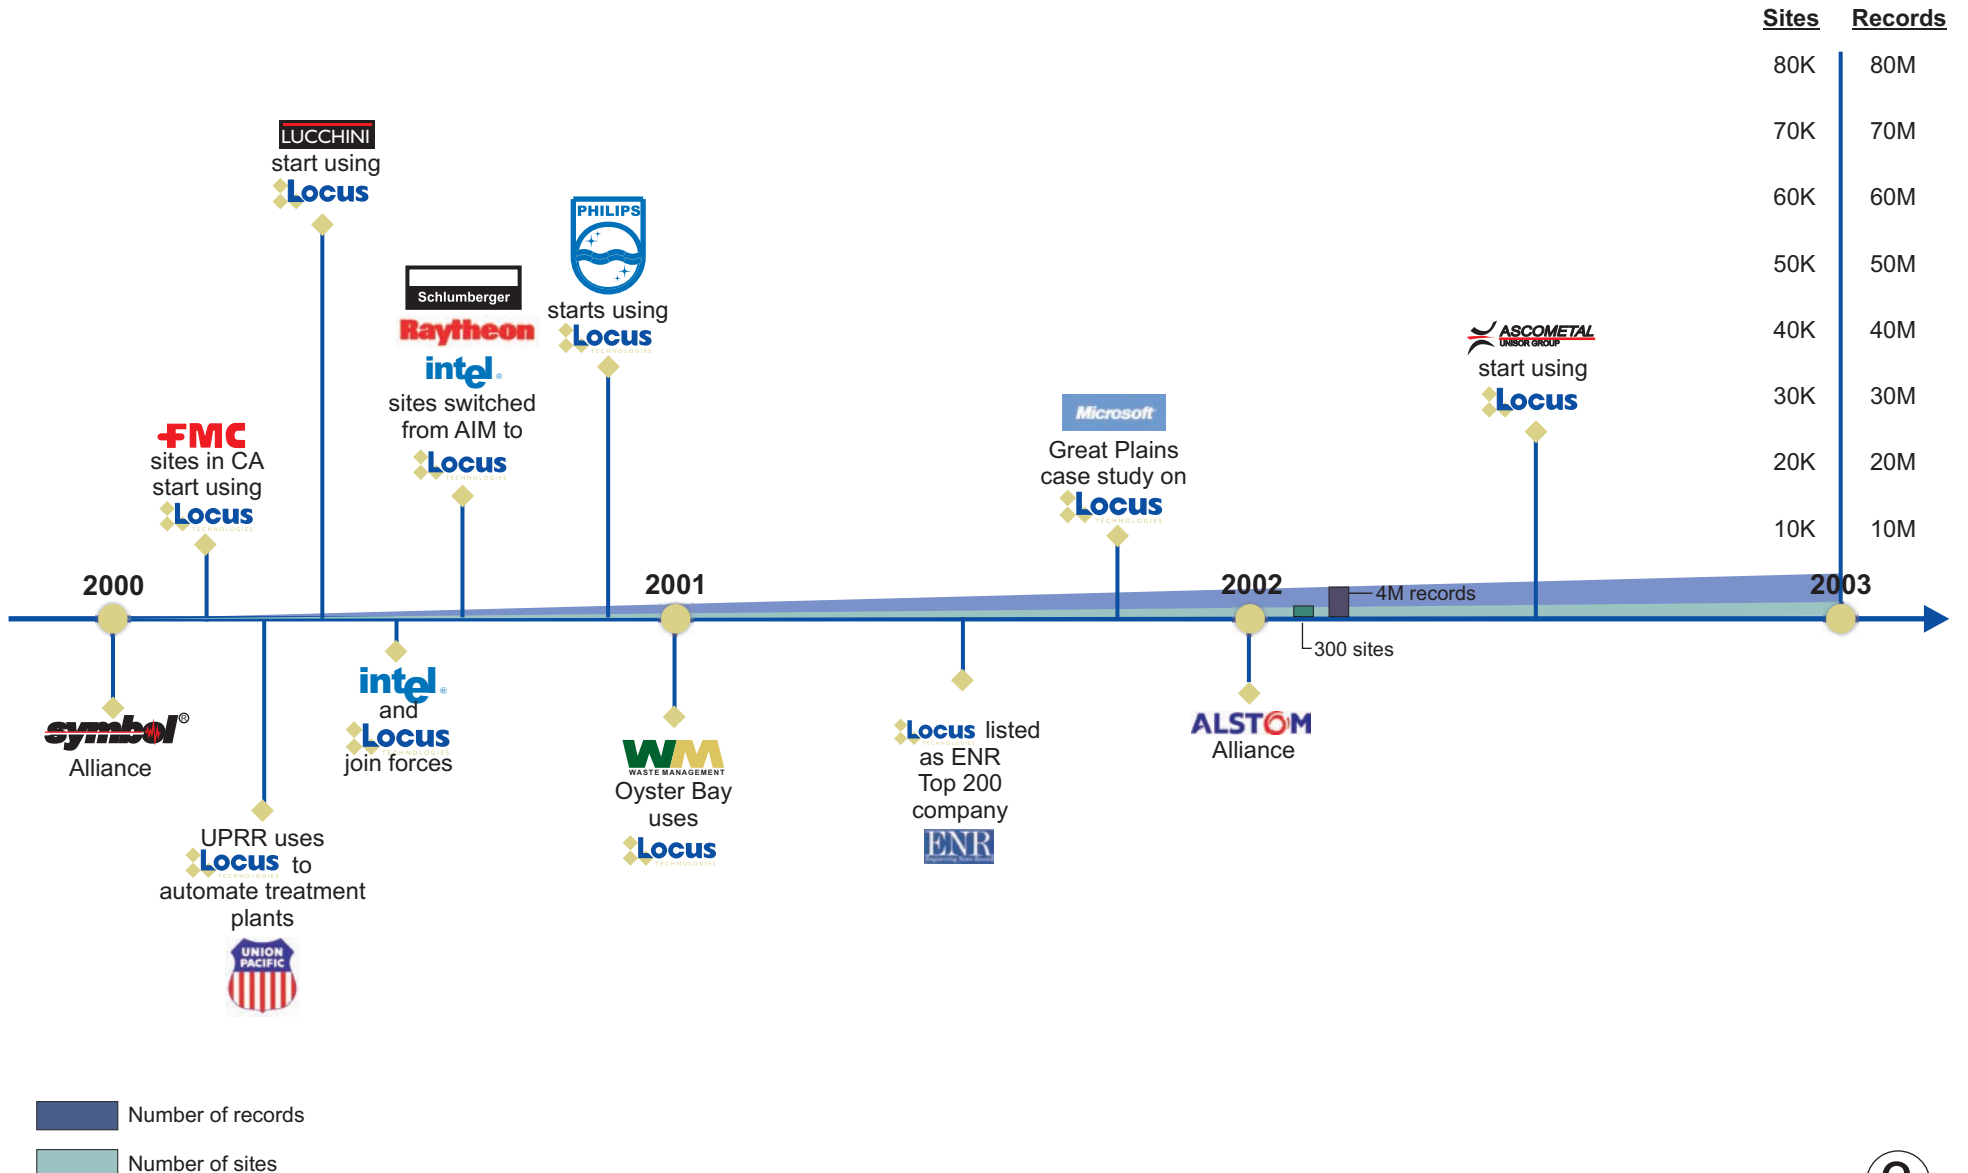

Environmental Information Management Timeline

*ITEMS: Oracle predecessor to EIM developed by Buckle/Duplancic.

**AIM: Access-based system. Predecessor to EIM (Duplancic).

Environmental Information Management Timeline

*ITEMS: Oracle predecessor to EIM developed by Buckle/Duplancic.

**AIM: Access-based system. Predecessor to EIM (Duplancic).

Environmental Information Management Timeline

Environmental Information Management Timeline

Environmental Information Management Timeline