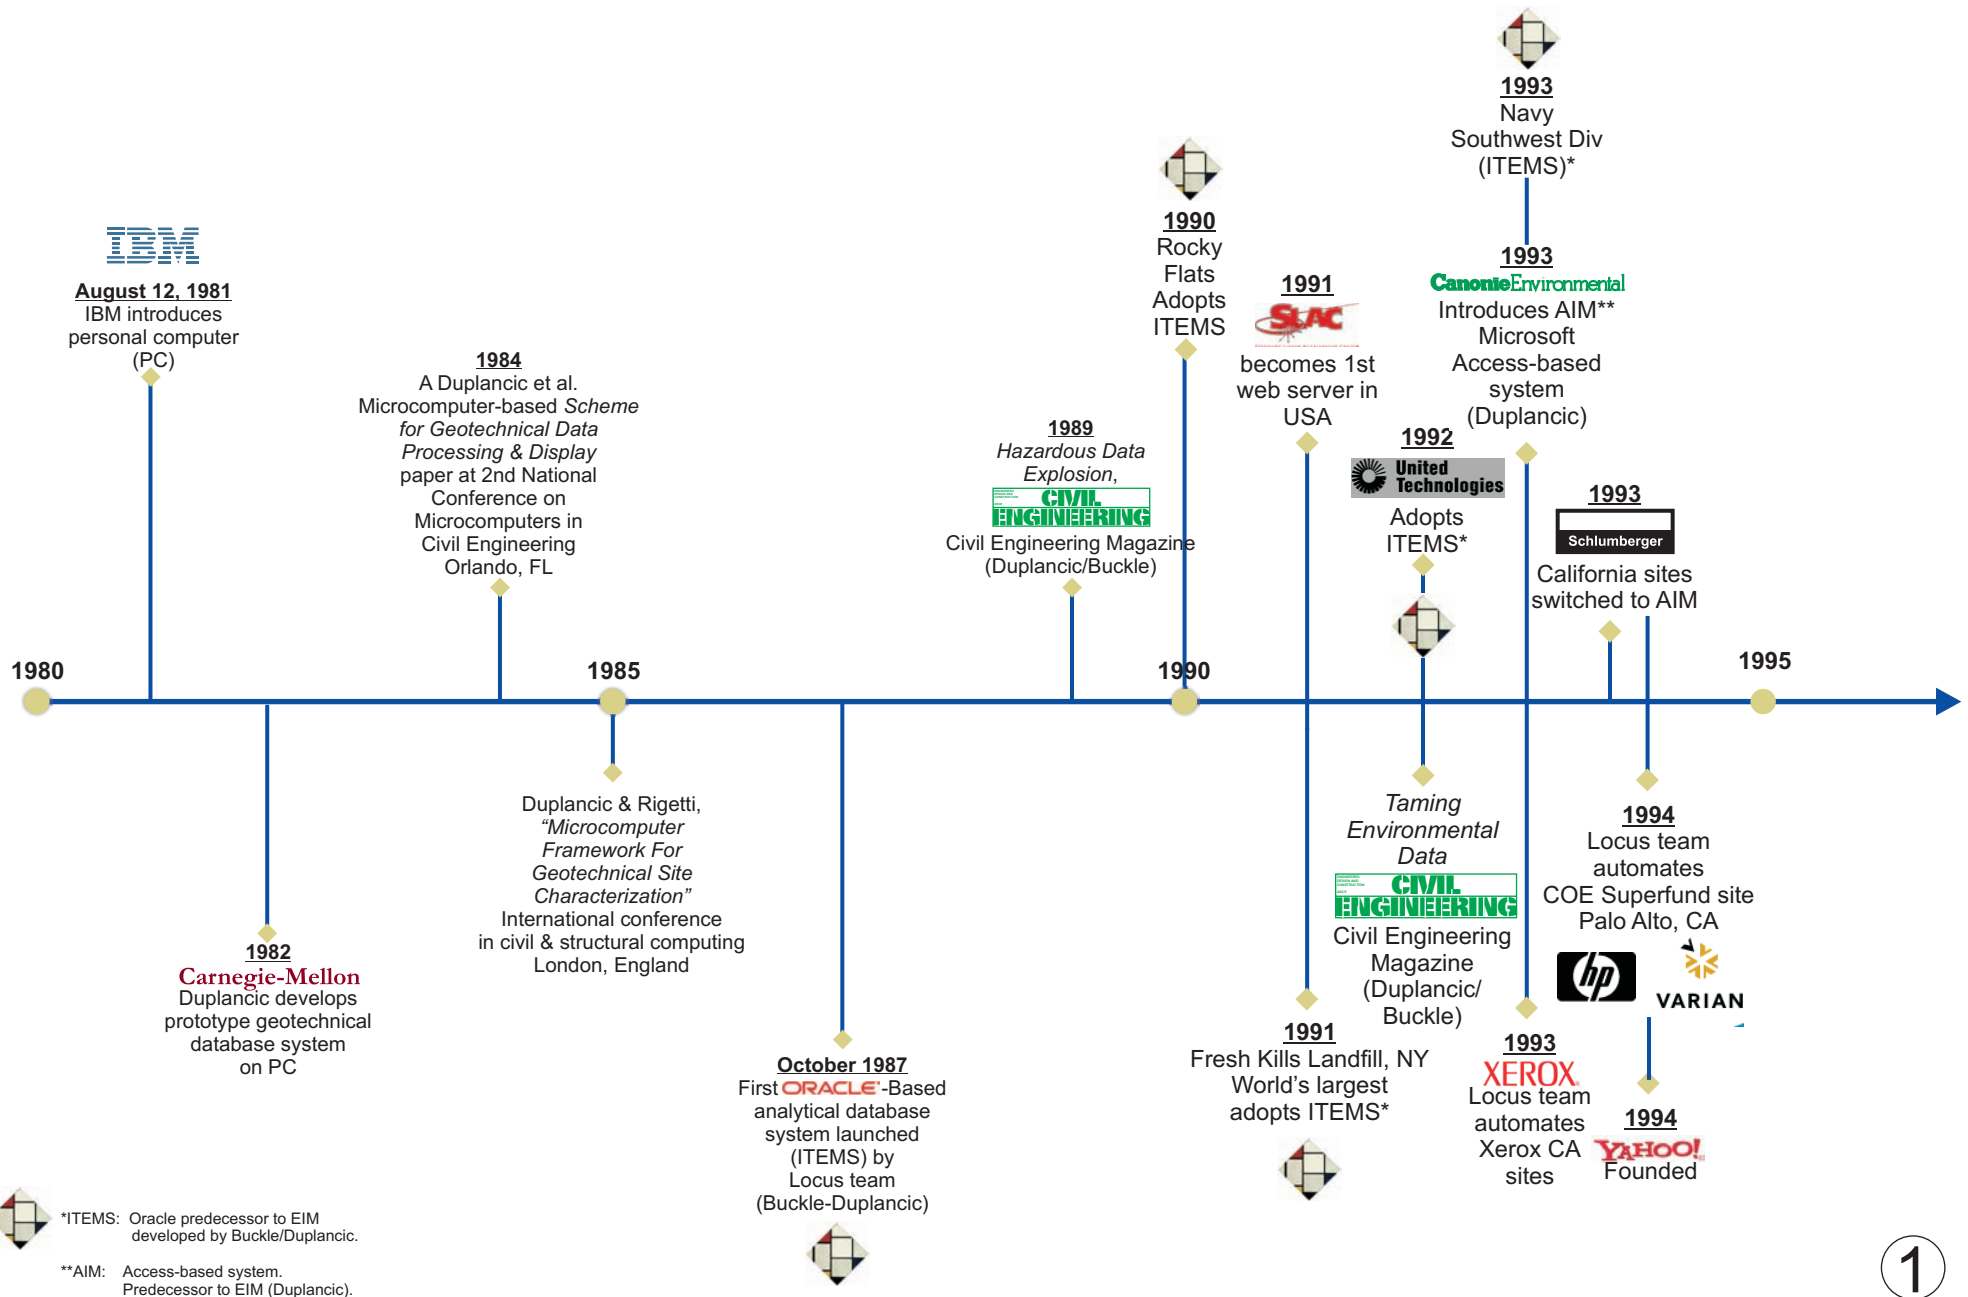

Environmental Information Management Timeline

*ITEMS: Oracle predecessor to EIM developed by Buckle/Duplancic.

**AIM: Access-based system. Predecessor to EIM (Duplancic).

Environmental Information Management Timeline

*ITEMS: Oracle predecessor to EIM developed by Buckle/Duplancic.

**AIM: Access-based system. Predecessor to EIM (Duplancic).

Environmental Information Management Timeline

Environmental Information Management Timeline

Environmental Information Management Timeline