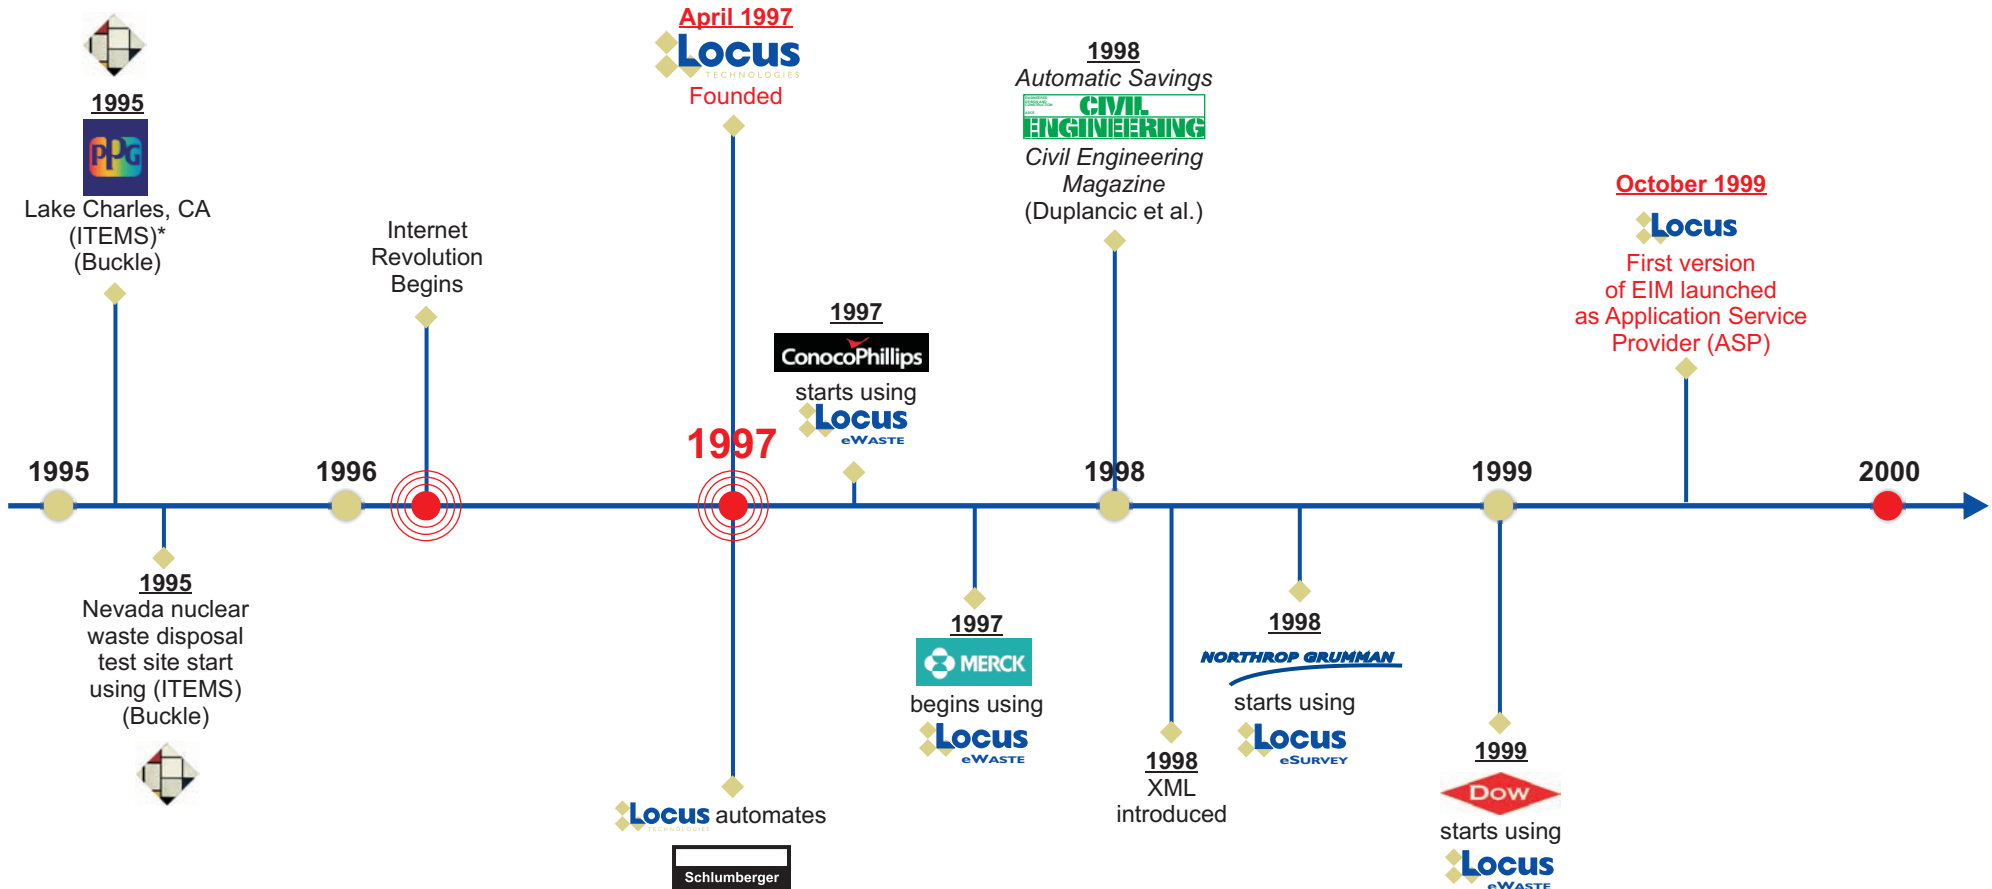

Environmental Information Management Timeline

*ITEMS: Oracle predecessor to EIM developed by Buckle/Duplancic.

**AIM: Access-based system. Predecessor to EIM (Duplancic).

Environmental Information Management Timeline

*ITEMS: Oracle predecessor to EIM developed by Buckle/Duplancic.

**AIM: Access-based system. Predecessor to EIM (Duplancic).

Environmental Information Management Timeline

Environmental Information Management Timeline

Environmental Information Management Timeline